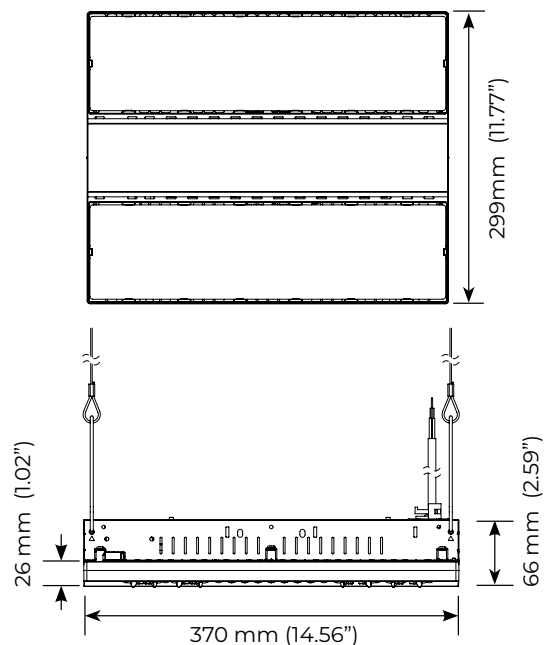

Mechanical

- 6.48 lbs / 2.94 kg
- 1.5 m / 4.9 ft Safety Cable included
- 2.0 m / 6.5 ft Aircraft Cable Mounting included

1. Unless otherwise specified, all values are typical at 25°C 277VAC ± 10% tolerance
2. [See limited warranty for details](#)
3. Specifications subject to change without notice
4. Not intended for use in environments containing airborne corrosive agents such as chemicals, solvents, or cutting fluids