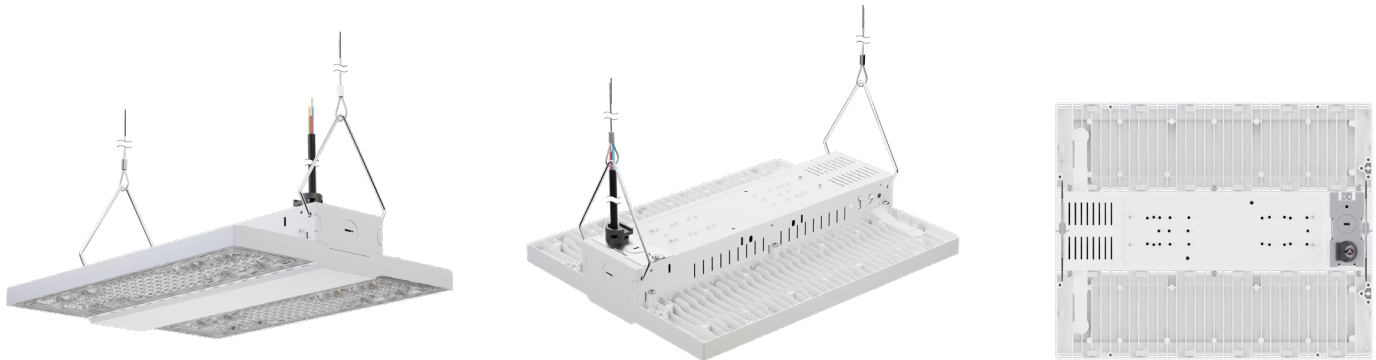

Adjustable 16,197 to 29,510 Lumens, 100-277 VAC

Date	Project	Part #
------	---------	--------

Applications

- High Racks, Aisle
- Corridors

The Filamento aisle lighter's exceptional optical distribution enables up to 40% reduction in fixture count resulting in 40% cost reduction in installation, maintenance and energy.

Features

- Adjustable 16,197 to 29,510 Lumens, 162-148 L/W
 - 6 selectable power levels
- Narrow Aisle Optics enables saving of up to:
 - 40% less energy
 - 40% fewer fixture count
- Certified for 100-277 VAC
- 80 CRI Standard
- 4000K or 5000K CCT
- Wireless and non-wireless control options
- Five Year warranty²
- See Website for Installation Guide and IES File