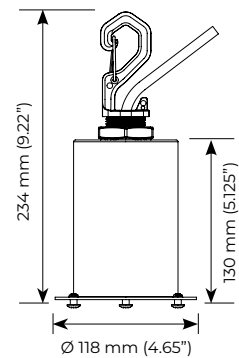

Date	Project	Part #
------	---------	--------

Features

- Provides a mogul socket to power Filamento lamps
- Compatible with various cosmetic reflectors including prismatic, metal and cylinders.
- Weight 1.25 lbs / 0.57kg
- See other specification sheets for mounting options including Stem, Pendant, Surface, and Aircraft cable

Mechanical

- 1.25 lb / 0.57kg⁵
- Powder-coated matte finish
- Solid aluminum body

World Wide Certifications

Electrical

- 100-277 VAC, 50-60 Hz

Compatible Products

VA6 Lamp

VA6 Lamp + 22" Reflector

Part # Key

- Not all combinations are valid or readily available - See ordering table for standard models
- Call for availability of custom features - MOQ may apply

Series	Socket		Mounting		Cable Length		Termination			Power		Finish		Cord Color		
ADP	E39	E39 Base	HKS	Hook	20 50	2.0M 5.0M	WIRE N515 L715	Bare Wire NEMA 5-15 NEMA L7-15			0300	300W	000 001	White Black	000 001	White Black

Ordering Table

- Additional combinations may be available - Inquire for availability

Base	Cable Length	Labeled Power	Termination	Finish	Part Number
E39	2.0M	300W	WIRE	White	ADP-E39-HKS-20-WIRE-0300-000-000
E39	2.0M	300W	WIRE	Black	ADP-E39-HKS-20-WIRE-0300-001-001
E39	5.0M	300W	WIRE	White	ADP-E39-HKS-50-WIRE-0300-000-000
E39	5.0M	300W	WIRE	Black	ADP-E39-HKS-50-WIRE-0300-001-001