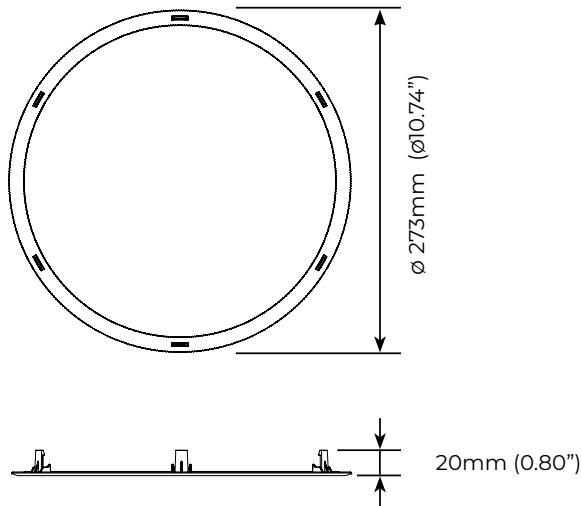

Date	Project	Part #
------	---------	--------

V3M Lamp + 10" Uplight 10%
(Lamp not included)

Features

- Ø10" Uplight Optical provides about 10% uplight
- Quick and easy installation – simply snap into front of lens
- See website for Video Installation Guide/IES files

Mechanical

Compatible Products

- V3M Lamp
- V3M Fixture

V3M Lamp
(Lamp not included)

10" Uplight 10%

Ordering Information

Description	Part Code	Part Number	Quick Ship
10" Uplight 10%	03010	ACC-010-V10-000-FL	Yes