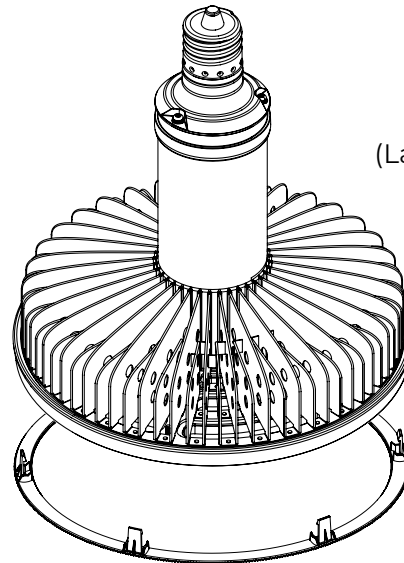

Date	Project	Part #
------	---------	--------

V3M Lamp + 10" Uplight 10%
(Lamp not included)

Features

- Ø10" Uplight Optical provides about 10% uplight
- Quick and easy installation – simply snap into front of lens
- See website for Video Installation Guide/IES files

Mechanical

Compatible Products

- V3M Lamp
- V3M Fixture

V3M Lamp
(Lamp not included)

10" Uplight 10%

Ordering Information

Description	Part Code	Part Number	Quick Ship
10" Uplight 10%	03010	ACC-010-V10-000-FL	Yes